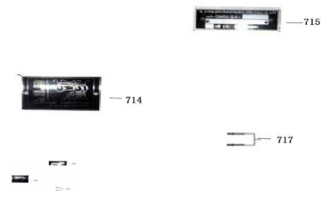

GRUPO CHAPAS CARACTERISTICAS

Rating: Not Rated Yet

Price:

Variant price modifier:

Base price with tax:

Price with discount:

Salesprice with discount:

Sales price:

Sales price without tax:

Discount:

Tax amount:

[Ask a question about this product](#)

Description

	Ref.	Título		Código
714		PRECAUCION CONTRAMANIPULACION	189-87226	
715		CHAPA CARACTERISTICA	189-87227	
717		REMACHE 3.2*9.8	189-99851