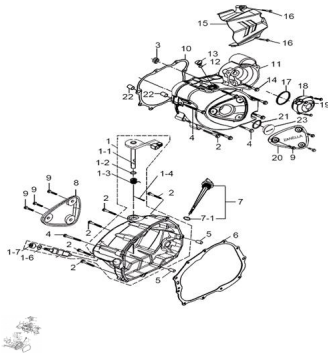

GRUPO CARTER

Rating: Not Rated Yet

Price:

Variant price modifier:

Base price with tax:

Price with discount:

Salesprice with discount:

Sales price:

Sales price without tax:

Discount:

Tax amount:

[Ask a question about this product](#)

Description

Ref.	Título	Código
	CARTER LADO EMB RAGUE	103-11034
	VARILLA MEDIDOR DE ACEITE	103-9259
1	CARTER LADO EMB RAGUE	103-11034
2	TORNILLO	103-1547
3		103-9263
4	TORNILLO	103-1547
5	PERNO	103-9206