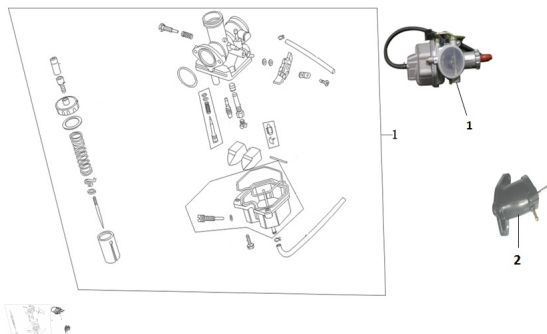

## GRUPO CARBURADOR (RX 200 NAKED, RX 200 NAKED E, RX 200 R, RX 200 RE)

Rating: Not Rated Yet

**Price:**

Variant price modifier:

Base price with tax:

Price with discount:

Salesprice with discount:

Sales price:

Sales price without tax:

Discount:

Tax amount:

[Ask a question about this product](#)

Description	Ref.	Título	Código
	1		138-17002
	2	EMPALME	177-18042