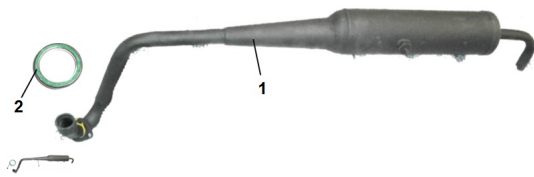

GRUPO CAÑO DE ESCAPE

Rating: Not Rated Yet

Price:

Variant price modifier:

Base price with tax:

Price with discount:

Salesprice with discount:

Sales price:

Sales price without tax:

Discount:

Tax amount:

[Ask a question about this product](#)

Description	Ref.	Título	Código
	1		150-80180
	2	JUNTA DE ESCAPE	150-80340