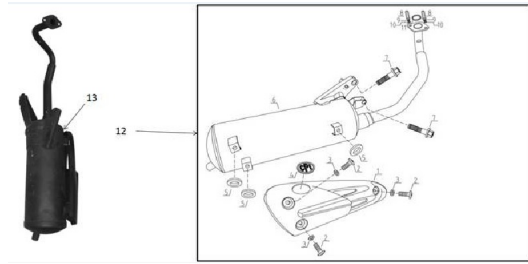

GRUPO CAÑO DE ESCAPE

Rating: Not Rated Yet

Price:

Variant price modifier:

Base price with tax:

Price with discount:

Salesprice with discount:

Sales price:

Sales price without tax:

Discount:

Tax amount:

[Ask a question about this product](#)

Description

	Ref.	Título	Código
1		CUBRE SILENCIADOR	137-10327-20
3		ARANDELA PLANA 6X16X1	137-80055
5		BUJE SEPARADOR 6X16X1	137-80060
6		ESCAPE	137-10327-21
11		JUNTA DE ESCAPE	137-80050
12		ESCAPE ARMADO STYLER 125 EXCLUSIVE	137-800-6
13		ESCAPE ARMADO STYLER 50 EXCLUSIVE	171-80000