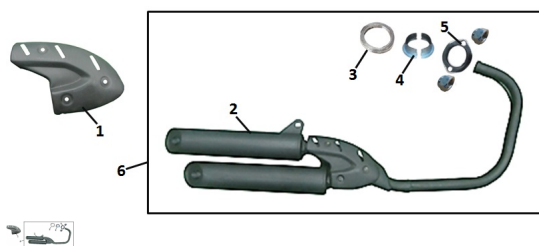

GRUPO CAÑO DE ESCAPE

Rating: Not Rated Yet

Price:

Variant price modifier:

Base price with tax:

Price with discount:

Salesprice with discount:

Sales price:

Sales price without tax:

Discount:

Tax amount:

[Ask a question about this product](#)

Description	Ref.	Título	Código
	1		190-18090
	2	CAÑO DE ESCAPE	190-80015
	3	JUNTA CAÑO DE ESCAPE	190-18065
	4	MEDIA CAÑA SUJECION ESCAPE	190-18102
	5	BRIDA CAÑO DE ESCAPE	190-18064
	6		190-18057