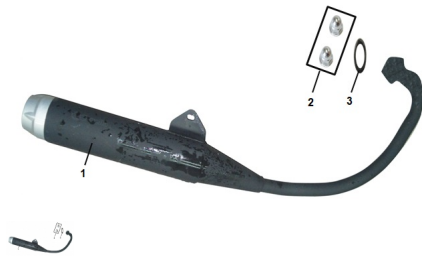

GRUPO CAÑO DE ESCAPE

Rating: Not Rated Yet

Price:

Variant price modifier:

Base price with tax:

Price with discount:

Salesprice with discount:

Sales price:

Sales price without tax:

Discount:

Tax amount:

[Ask a question about this product](#)

| Description | Ref. | Título | Código |
|-------------|------|------------------------------|-----------|
| | 1 | CONUNTO CAÑO DE ESCAPE | 197-18057 |
| | 2 | TUERCA CAÑO DE ESCAPE | 197-38033 |
| | 3 | JUNTA CAÑO DE ESCAPE | 197-18065 |