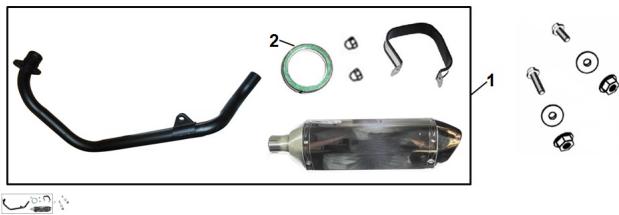

GRUPO CAÑO DE ESCAPE

Rating: Not Rated Yet

Price:

Variant price modifier:

Base price with tax:

Price with discount:

Salesprice with discount:

Sales price:

Sales price without tax:

Discount:

Tax amount:

[Ask a question about this product](#)

Description	Ref.	Título	Código
	1		201-18300
	2	JUNTA DE ESCAPE	