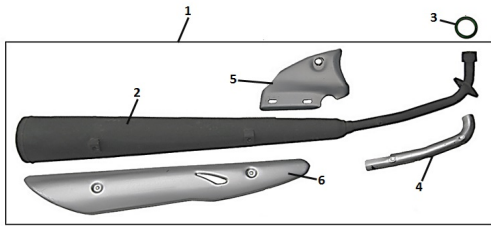

GRUPO CAÑO DE ESCAPE

Rating: Not Rated Yet

Price:

Variant price modifier:

Base price with tax:

Price with discount:

Salesprice with discount:

Sales price:

Sales price without tax:

Discount:

Tax amount:

[Ask a question about this product](#)

Description

	Ref.	Título		Código
1		CONJUNTO CAÑO DE ESCAPE	49-18300	
2		CAÑO DE ESCAPE	49-18210	
3		JUNTA CAÑO DE ESCAPE	10-18211	
4		EMBELLECEDOR DE ESCAPE	49-800-9	
5		SOPORTE ESCAPE	49-18711	
6		EMBELLECEDOR DE ESCAPE PINTADO	95-80009PI	