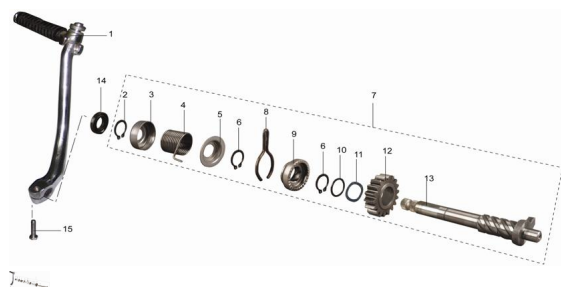

GRUPO PATADA DE ARRANQUE

Rating: Not Rated Yet

Price:

Variant price modifier:

Base price with tax:

Price with discount:

Salesprice with discount:

Sales price:

Sales price without tax:

Discount:

Tax amount:

[Ask a question about this product](#)

Description

Ref.	Título	Código
1	Starting arm combination	111-WA1-82000
2	Kick crank ass	111-ZA1-82000
3	Shaft Circlip	111-BYGK1140
4	Spring Cover	111-ZA1-81040
5	Torsion	111-ZA1-81070
6	Spring Cover	111-ZA1-81040
7	Shaft Circlip	111-BYGK1140
8	Recoil starter	111-ZA1-81000
9	Torsion	111-ZA1-81070
10	Ratchet	111-CY80-0106
11	Ratchet	111-CY80-0106
12	Ratchet	111-CY80-0106
13	Kick gear	111-ZA1-81030
14	Start-axis combinations	111-ZA1-81100
15	SEAL	111-ZA1-80100