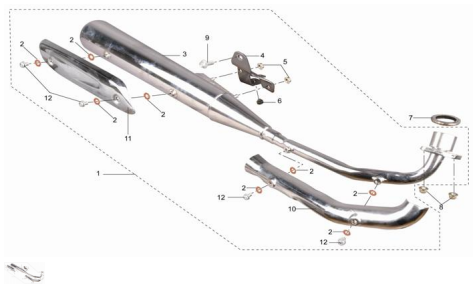

GRUPO CAÑO DE ESCAPE

Rating: Not Rated Yet

Price:

Variant price modifier:

Base price with tax:

Price with discount:

Salesprice with discount:

Sales price:

Sales price without tax:

Discount:

Tax amount:

[Ask a question about this product](#)

Description

	Ref.	Título	Código
1		Exhaust muffler	111-ZA1-73000
2		Tuerca	111-BQ/JRYP4
3		Limit pad	111-ZA1-73060
4		Muffler ASSY	111-ZA1-75000
5		Washers	111-ZA1-73080
6		Screw 98980-06008	111-BQ/JRYP84
7		Guard	111-ZA1-73040
8		Tuerca	111-BQ/JRYP4
9		Washers	111-ZA1-70200
10		Bolt	111-BGB/T1667
11		Guard	111-ZA1-73040