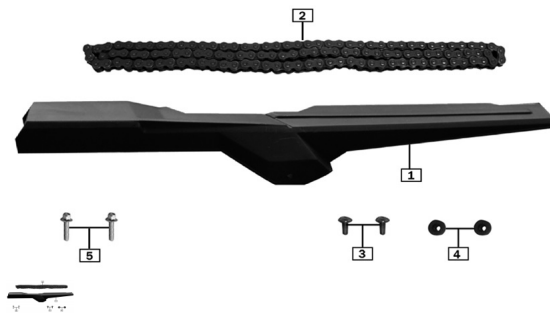

GRUPO CADENA / CUBRE CADENA

Rating: Not Rated Yet

Price:

Variant price modifier:

Base price with tax:

Price with discount:

Salesprice with discount:

Sales price:

Sales price without tax:

Discount:

Tax amount:

[Ask a question about this product](#)

Description	Ref.	Título	Código
	1	CUBRE CADENA	195-35110
	2	CADENA 428Hx126	195-26400
	3	TORNILLO M6x12	195-9A113
	4		195-63342
	5	TORNILLO M6x20	195-B1667