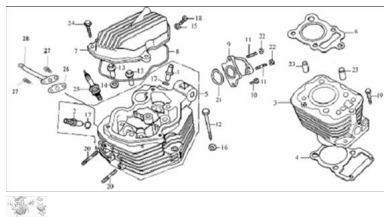

GRUPO CABEZA DE CILINDRO

Rating: Not Rated Yet

Price:

Variant price modifier:

Base price with tax:

Price with discount:

Salesprice with discount:

Sales price:

Sales price without tax:

Discount:

Tax amount:

[Ask a question about this product](#)

Description	Ref.	Título	Código
	1	GUIA VALVULA DE ADMISION	7-12214
	2	GUIA VALVULA DE ESCAPE	7-12215
	3	CILINDRO	7-12110
	4	JUNTA CILINDRO	7-12121
	5	CABEZA DE CILINDRO RX 150	17-12210
	5	CABEZA DE CILINDRO P.EAGLE 150	7-12210
	6	JUNTA CABEZA DE CILINDRO	7-12220
	7	TAPA	7-12311