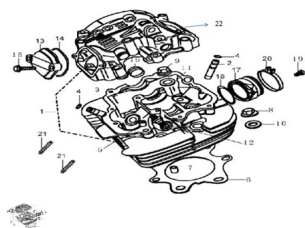

GRUPO CABEZA CILINDRO

Rating: Not Rated Yet

Price:

Variant price modifier:

Base price with tax:

Price with discount:

Salesprice with discount:

Sales price:

Sales price without tax:

Discount:

Tax amount:

[Ask a question about this product](#)

Description	Ref.	Título	Código
	1	TAPA DE CILINDRO	76-50026
	2	GUIA DE VALVULA ADMISION	76-80005
	3	GUIA DE VALVULA ESCAPE	76-80010
	4	O-RING GUIA DE VALVULA	76-80015
	5	GUIA 8X11	76-38060
	6	JUNTA TAPA CILINDRO	76-12015
	7	GUIA 8X11	76-38060
	8	TUERCA	76-38033
	9	TUERCA	76-38033
	10		76-38045
	11		76-38045