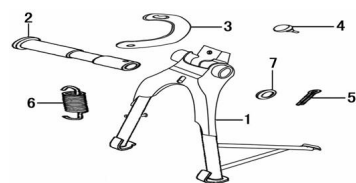

GRUPO CABALLETE

Rating: Not Rated Yet

Price:

Variant price modifier:

Base price with tax:

Price with discount:

Salesprice with discount:

Sales price:

Sales price without tax:

Discount:

Tax amount:

[Ask a question about this product](#)

Description

	Ref.	Título	Código
1		CABALLETE	10-42100
2		EJE CABALLETE 15CM DIAMETRO 12MM	10-42241
3		MEDIALUNA CABALLETE	10-42246
4		TOPE DE GOMA CABALLETE	10-18612
5		PERNO 2.5 X 26	10-GB91-86-2
6		RESORTE CABALLETE	10-42242
7		ARANDELA	10-GB95-85