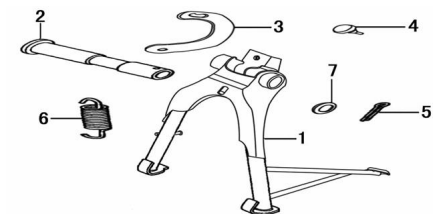

GRUPO CABALLETE

Rating: Not Rated Yet

Price:

Variant price modifier:

Base price with tax:

Price with discount:

Salesprice with discount:

Sales price:

Sales price without tax:

Discount:

Tax amount:

[Ask a question about this product](#)

Description

	Ref.	Título	Código
1		CABALLETE	10-42100
2		EJE CABALLETE 15CM DIAMETRO 12MM	10-42241
3		MEDIALUNA CABALLETE	10-42246
4		TOPE DE GOMA CABALLETE	10-18612
5		PERNO 2.5 X 26	10-GB91-86-2
6		RESORTE CABALLETE	10-42242
7		ARANDELA	10-GB95-85