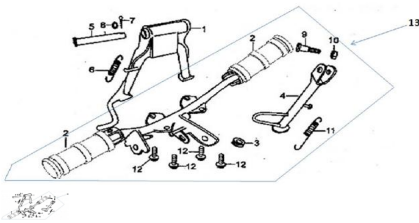

GRUPO CABALLETE

Rating: Not Rated Yet

Price:

Variant price modifier:

Base price with tax:

Price with discount:

Salesprice with discount:

Sales price:

Sales price without tax:

Discount:

Tax amount:

[Ask a question about this product](#)

Description	Ref.	Título	Código
	1		
	1		
	2	PEDALIN APOYA PIE DELAN TERO (ALE ACION)	
	2	PEDALIN APOYA PIE DELAN TERO (GOMA)	
	3	TOPE GOMA CA BALLETE	
	3	TOPE GOMA CA BALLETE