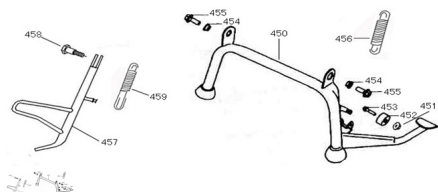

GRUPO CABALLETE, APOYO LATERAL

Rating: Not Rated Yet

Price:

Variant price modifier:

Base price with tax:

Price with discount:

Salesprice with discount:

Sales price:

Sales price without tax:

Discount:

Tax amount:

[Ask a question about this product](#)

Description

Ref.	Título	Código
450	CABALLETE	189-50500
451	TUERCA M6	189-95201
452	TOPE DE GOMA	189-50505
453	TORNILLO	189-93002
454	TAPON DE GOMA	189-50502
455	TORNILLO	189-92201
456	RESORTE	189-90014
457	SOSTEN LATERAL	189-50530
458	TORNILLO	189-90101
459	RESORTE	189-90015