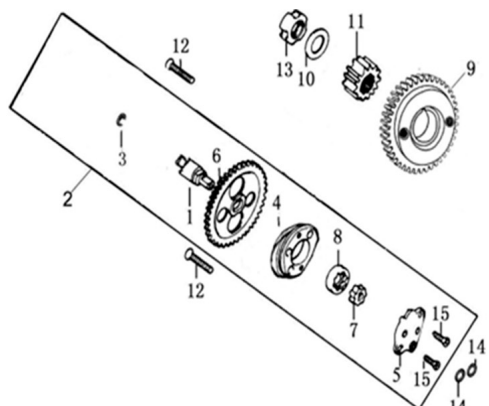

GRUPO BOMBA DE ACEITE

16

Rating: Not Rated Yet

Price:

Variant price modifier:

Base price with tax:

Price with discount:

Salesprice with discount:

Sales price:

Sales price without tax:

Discount:

Tax amount:

[Ask a question about this product](#)

Description	POS.	CODIGO	DESCRIPCION	DESCRIPTION	OBSERVACIONES
	2	231-15100	BOMBA DE ACEITE	Oil Pump Assy	
	9	231-GB/T819	ENGRANAJE BALANCEADOR	Driving gear, balanced shaft	
	11	231-15131	ENGRANAJE CONDUCTOR	Driven Gear	
	16	231-80195	CONJUNTO FILTRO DE ACEITE CENTRIFUGO	Oil Filter Assy	IDEM A RX 150