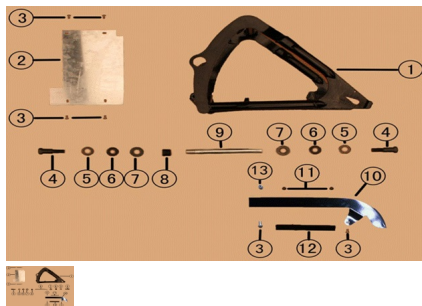

GRUPO BALANCIN TRASERO

Rating: Not Rated Yet

Price:

Variant price modifier:

Base price with tax:

Price with discount:

Salesprice with discount:

Sales price:

Sales price without tax:

Discount:

Tax amount:

[Ask a question about this product](#)

Description	Ref.	Título	Código
	1	Balancin trasero	157-60010
	2	Chapa	157-30063
	3	Tornillo M6x12	157-80006
	4	Tornillo M16x2x65	157-50068
	5		157-50069
	6		157-50070
	7		157-50071