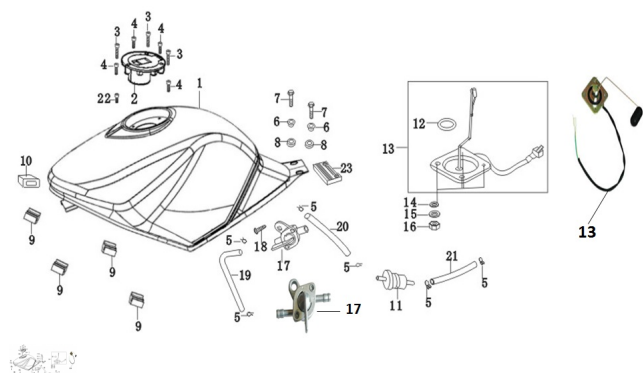

## GRUPO ASIENTO (RX 200 NAKED, RX 200 NAKED E, RX 200 R, RX 200 RE)

Rating: Not Rated Yet

**Price:**

Variant price modifier:

Base price with tax:

Price with discount:

Salesprice with discount:

Sales price:

Sales price without tax:

Discount:

Tax amount:

[Ask a question about this product](#)

Description	Ref.	Título	Código
	1	ASIENTO	138-33002
	3	ASIENTO	138-33003
	6		138-33019
	9	CABLE DE ASIENTO	138-33025