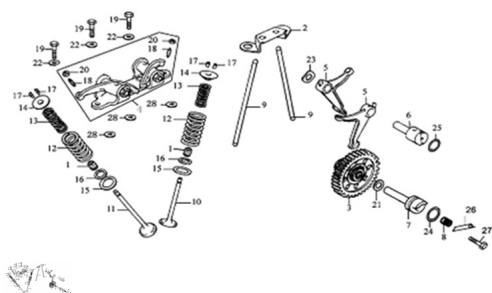

GRUPO ARBOL DE LEVAS

Rating: Not Rated Yet

Price:

Variant price modifier:

Base price with tax:

Price with discount:

Salesprice with discount:

Sales price:

Sales price without tax:

Discount:

Tax amount:

[Ask a question about this product](#)

Description	Ref.	Título	Código
	1	RETEN VALVULA	7-14730
	2	SOPORTE BARRA DE EMPUJE	7-14261
	3		7-14220
	4	SOPORTE BALANCIN ARBOL DE LEVA	7-14440
	5	BALANCIN ARBOL DE LEVA	7-14451
	6	EJE INFERIOR ARBOL DE LEVAS	7-14452
	7	EJE ENGRANAJE	7-14132