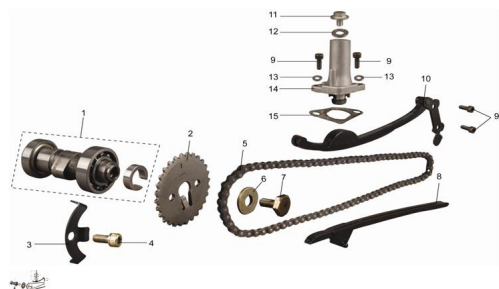

GRUPO ARBOL DE LEVA

Rating: Not Rated Yet

Price:

Variant price modifier:

Base price with tax:

Price with discount:

Salesprice with discount:

Sales price:

Sales price without tax:

Discount:

Tax amount:

[Ask a question about this product](#)

Description

	Ref.	Título	Código
1		Camshaft assy	111-ZA1-11400
2		Timing Sprocket	111-ZA1-10000
3		Valve Spring Seat	111-ZA1-11040
4		Screw	111-BYGK1004
5		Timing Chain	111-ZA1-13000
6		Washers	111-ZA1-10040
7		Screw	111-ZA1-10085
8		Guide?Stopper 1	111-ZA1-14000
9		Screw	111-BYGK1004
10		Guide ?Stopper 2	111-ZA1-15000
11		Flange bolt	111-ZA1-12030
12		Washers	111-ZA1-12000
13		Washers	111-ZA1-10040
14		Washers	111-ZA1-12000
15		Tensioner Gasket	111-ZA1-10080