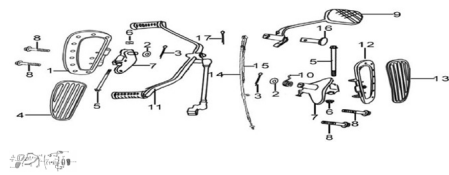

GRUPO APOYA PIE

Rating: Not Rated Yet

Price:

Variant price modifier:

Base price with tax:

Price with discount:

Salesprice with discount:

Sales price:

Sales price without tax:

Discount:

Tax amount:

[Ask a question about this product](#)

Description	Ref.	Título	Código
	1	PEDALIN D	7-42630
	2		
	3	PRENO 3.2 X 30	7-GB/T91-2
	4	GOMA PEDALIN D	7-42642
	5	TORNILLO M8 X 125	
	6	TUERCA M8	
	7	SOPORTE PEDALIN D	7-42520