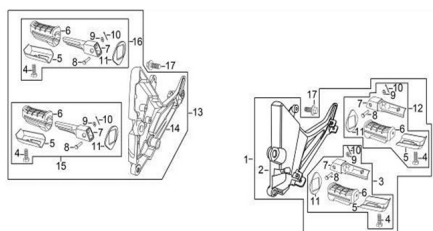

GRUPO APOYA PIE

Rating: Not Rated Yet

Price:

Variant price modifier:

Base price with tax:

Price with discount:

Salesprice with discount:

Sales price:

Sales price without tax:

Discount:

Tax amount:

[Ask a question about this product](#)

Description	Ref.	Título	Código
	1	KIT APOYA PIE DELAN TERO Y TRASERO	
	2	SOPORTE	82-31217
	3	KIT APOYA PIE DELAN TERO	82-31223
	4	TORNILLO M8X40	82-38007
	5	BASE PEDALIN	82-31232
	6	GOMA PEDALIN	82-31229
	7	BARRA DE	82-31225