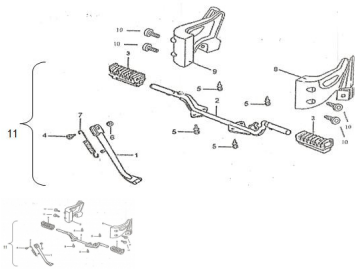

GRUPO APOYA PIE

Rating: Not Rated Yet

Price:

Variant price modifier:

Base price with tax:

Price with discount:

Salesprice with discount:

Sales price:

Sales price without tax:

Discount:

Tax amount:

[Ask a question about this product](#)

Description	Ref.	Título	Código
	1	SOSTEN LATERAL	2-42300
	2	SOPORTE PEDALIN APOYA PIE	2-42520
	3	PEDALIN DE GOMA	2-42542
	4	TORNILLO DE MULETA	2-42342
	6	TUERCA M10 X 1.25	
	7	RESORTE DE MULETA	2-42341
	8	SOPORTE PEDALIN A	2-42770

Ref.	Título	Código	
9	SOPORTE PEDALIN A	2-42760	
10	TORNILLO SOPORTE PEDALIN M8 X 25		
11		2-900-16	