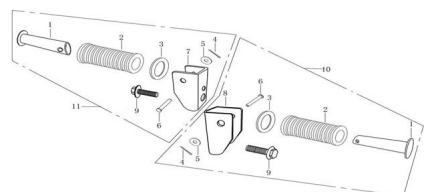

## GRUPO APOYA PIE TRASERO

Rating: Not Rated Yet

**Price:**

Variant price modifier:

Base price with tax:

Price with discount:

Salesprice with discount:

Sales price:

Sales price without tax:

Discount:

Tax amount:

[Ask a question about this product](#)

Description	Ref.	Título	Código
	1	PEDALIN TRASERO	93-31225
	2	GOMA PEDALIN	93-31229
	3		93-38045
	4	SEGURO	93-38059
	5		93-38045
	6	PERNO PIVOT PEDALIN	93-38061
	7	SOPORTE PEDALIN DERECHO	93-31232
	8	SOPORTE PEDALIN	93-31233