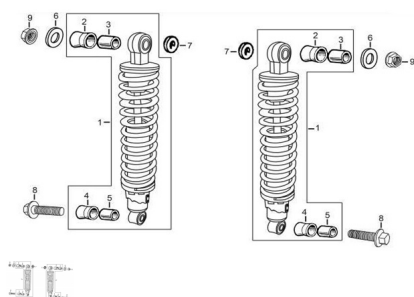

GRUPO AMORTIGUADORES

Rating: Not Rated Yet

Price:

Variant price modifier:

Base price with tax:

Price with discount:

Salesprice with discount:

Sales price:

Sales price without tax:

Discount:

Tax amount:

[Ask a question about this product](#)

Description	Ref.	Título	Código
	1		
	2	BUJE DE GOMA	82-31086
	3	BUJE EJE BALANCIN	82-38082
	4	BUJE DE GOMA	82-31086
	5	BUJE EJE BALANCIN	82-38082
	6		
	7		
	8