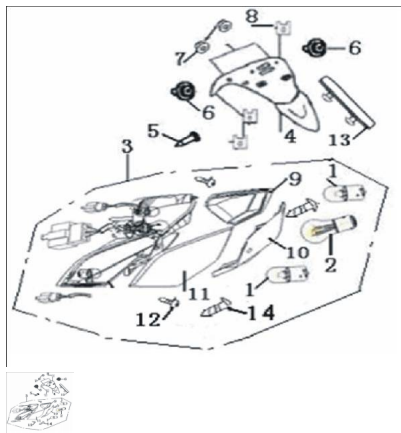

FAROL TRASERO

Rating: Not Rated Yet

Price:

Variant price modifier:

Base price with tax:

Price with discount:

Salesprice with discount:

Sales price:

Sales price without tax:

Discount:

Tax amount:

[Ask a question about this product](#)

Description

	Ref.	Título	Código
1		BULBO 12V 10W	36-81004BMB
2		BULBO 12V 21W	36-82005B20
3		C. FAROL TRASERO	36-82000BMM
4		PORTAPATENTE	36-08202BMM
5		TORNILLO SUJECION 4,2 X 16	36-B0507420-6
6		TORNILLO C/ARANDELA M6 X 16	36-B1306060
7		TUERCA M6	36-B0407060-1
8		RESORTE	36-65801BMA-4
9		TAPA DE LUZ TRASERA	36-82008BMM