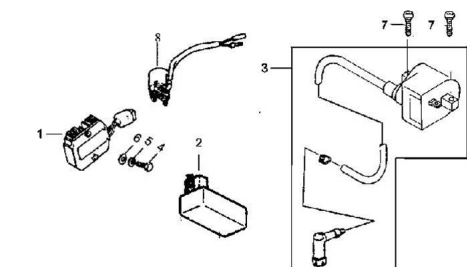

ELEMENTOS ELECTRICOS

Rating: Not Rated Yet

Price:

Variant price modifier:

Base price with tax:

Price with discount:

Salesprice with discount:

Sales price:

Sales price without tax:

Discount:

Tax amount:

[Ask a question about this product](#)

Description	Ref.	Título	Código
	1	REGULADOR DE VOLTAGE	28-31600
	2	CDI	28-34400
	3	BOBINA DE IGNICION	28-34500
	4	TORNILLO M6 X 20 DE CILINDRO	28-GB/T578 3
	5	RESORTE	28-GB/T93- 1
	6	ARANDELA Ø6	28-GB/T97.2
	7	TORNILLO M5 X 16	28-GB/T818
	8	RELE DE ARRANQUE	28-34600