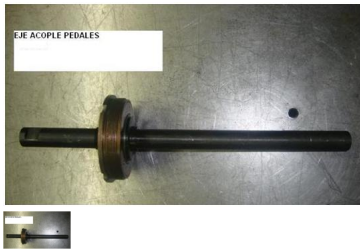

## EJE ACOPLA DE PEDALES

Rating: Not Rated Yet

**Price:**

Variant price modifier:

Base price with tax:

Price with discount:

Sales price with discount:

Sales price:

Sales price without tax:

Discount:

Tax amount:

[Ask a question about this product](#)

Description	Ref.	Título	Código
	1	EJE ACOPLE PEDALES	148-80040