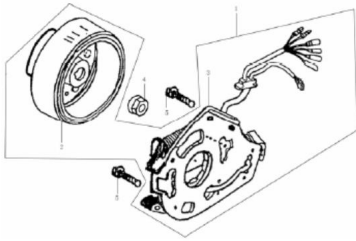

## CONJUNTO VOLANTE MAGNETICO

Rating: Not Rated Yet

**Price:**

Variant price modifier:

Base price with tax:

Price with discount:

Salesprice with discount:

Sales price:

Sales price without tax:

Discount:

Tax amount:

[Ask a question about this product](#)

Description	Ref.	Título	Código
	1		54-82100
	2		54-82130
	3		54-82120
	4	TUERCA	54-91213
	5	TORNILLO M6X16	