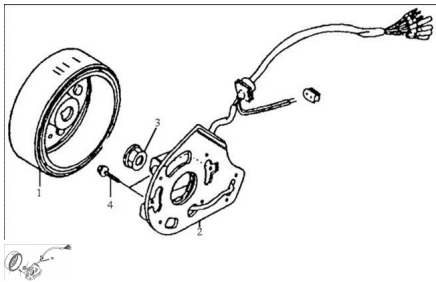

## CONJUNTO VOLANTE MAGNETICO

Rating: Not Rated Yet

**Price:**

Variant price modifier:

Base price with tax:

Price with discount:

Salesprice with discount:

Sales price:

Sales price without tax:

Discount:

Tax amount:

[Ask a question about this product](#)

Description	Ref.	Título	Código
	1	C. VOLANTE	1-375100
	2	C. ESTATOR	1-375200
	3	TUERCA C/FLANGE M10	1-103299
	4	TORNILLO C/FLANGE M6 X 16	