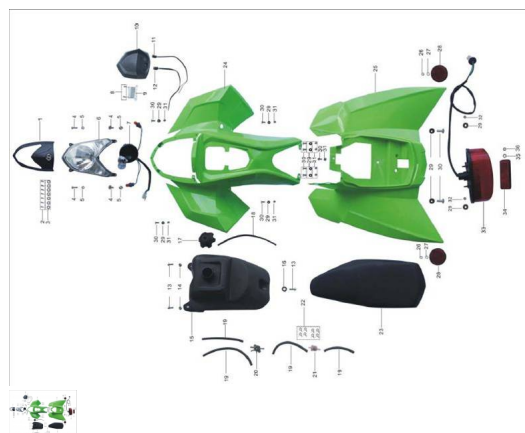

## CONJUNTO VESTIMENTA

Rating: Not Rated Yet

**Price:**

Variant price modifier:

Base price with tax:

Price with discount:

Salesprice with discount:

Sales price:

Sales price without tax:

Discount:

Tax amount:

[Ask a question about this product](#)

Description	Ref.	Título	Código
	1		54-6-01
	6	FAROL DE LANTERO	54-6-06
	7		54-6-07
	10	TABLERO	54-6-10
	11		54-6-11
	12		54-6-12

**ESTRUCTURA : CONJUNTO VESTIMENTA**

---

Ref.	Título	Código
15	TANQUE DE COMBUSTIBLE	54-6-15
17	TAPA TANQUE DE COMBUSTIBLE	54-6-17
20	GRIFO DE	54-6-20
23	ASIENTO	54-6-23
24		54-6-24
24		54-6-24R0
24		54-6-24AZ
24		54-6-24BL
24		54-6-24VE
24		54-6-24NE
24		54-6-24NA
25		54-6-25
25		54-6-25R0
25		54-6-25AZ
25		54-6-25BL
25		54-6-25VE
25		54-6-25NE
25		54-6-25NA

**ESTRUCTURA : CONJUNTO VESTIMENTA**

---

Ref.	Título	Código
28		54-6-28
33	FAROL TRASERO	54-6-33
34		54-6-34