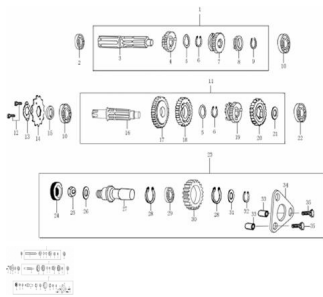

CONJUNTO TRANSMISION

Rating: Not Rated Yet

Price:

Variant price modifier:

Base price with tax:

Price with discount:

Salesprice with discount:

Sales price:

Sales price without tax:

Discount:

Tax amount:

[Ask a question about this product](#)

Description	Ref.	Título	Código
	1		54-23220
	2		54-92102-2
	3	EJE PRIMARIO	54-23221
	4		54-23222
	5		54-93309
	6	CHAVETA,	54-23226