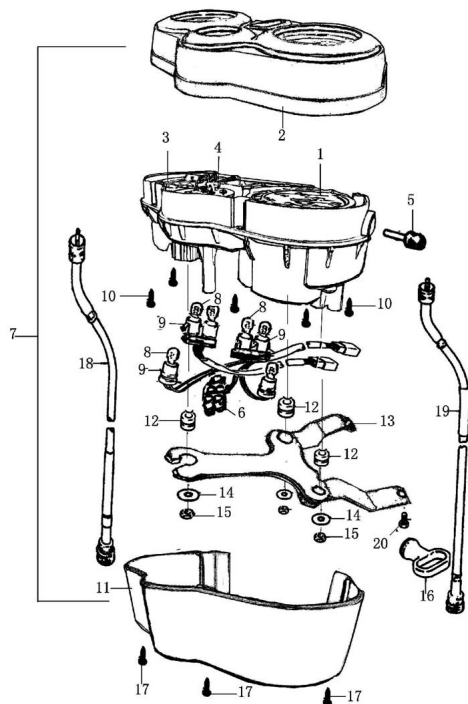

CONJUNTO TABLERO

Rating: Not Rated Yet

Price:

Variant price modifier:

Base price with tax:

Price with discount:

Salesprice with discount:

Sales price:

Sales price without tax:

Discount:

Tax amount:

[Ask a question about this product](#)

Description	Ref.	Título	Código
	1	TACOMETRO	53-36110
	2	COVERTOR DEL TABLERO	53-36109
	3	VELOCIMETRO	53-36120