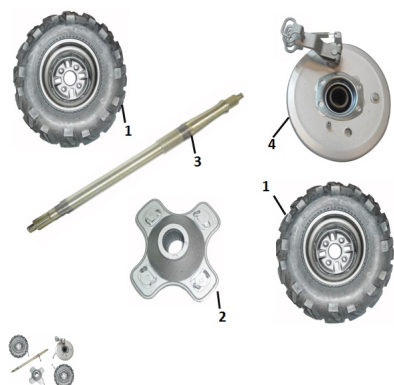

CONJUNTO RUEDA TRASERA

Rating: Not Rated Yet

Price:

Variant price modifier:

Base price with tax:

Price with discount:

Salesprice with discount:

Sales price:

Sales price without tax:

Discount:

Tax amount:

[Ask a question about this product](#)

Description

Ref.	Título	Código
1	RUEDA TRASERA 10X8.0	188-29022
2	MAZA DE RUEDA TRASERA	188-29027
3	EJE TRASERO L=782	188-26044
4		188-29102