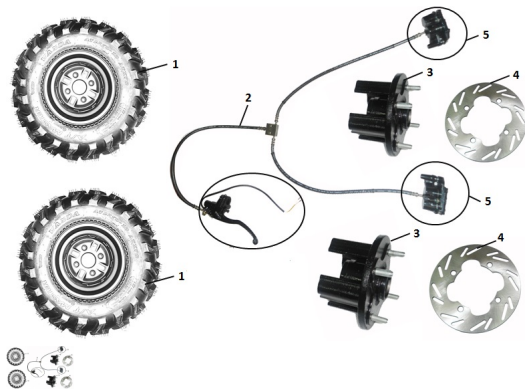

CONJUNTO RUEDA DELANTERA

Rating: Not Rated Yet

Price:

Variant price modifier:

Base price with tax:

Price with discount:

Salesprice with discount:

Sales price:

Sales price without tax:

Discount:

Tax amount:

[Ask a question about this product](#)

Description	Ref.	Título	Código
	1	RUEDA DE LANTERA 10X5.5	188-29002
	2	FRENO A DISCO DE LANTERO	188-29141
	3	MAZA RUEDA DE LANTERA	188-80080
	4	DISCO DE FRENO DE LANTERO	188-29142
	5	CALIPER DE FRENO	188-80170
	6	BOMBA DE	188-80175

Ref.	Título	Código
		FRENO DE LANTERO