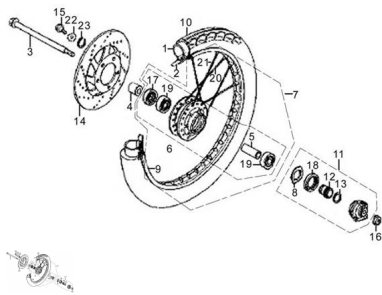

CONJUNTO RUEDA DELANTERA

Rating: Not Rated Yet

Price:

Variant price modifier:

Base price with tax:

Price with discount:

Salesprice with discount:

Sales price:

Sales price without tax:

Discount:

Tax amount:

[Ask a question about this product](#)

Description

	Ref.	Título		Código
1		"CÁMARA 2.5X17""		50-GB70
2		PROTECTOR DE CÁMARA DELANTERA		50-54881
3		EJE DE RUEDA DELANTERA		50-54911
4		PERNO DE EJE DELANTERO DERECHO		50-54912