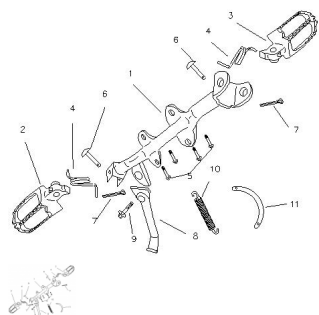

CONJUNTO PEDALIN

Rating: Not Rated Yet

Price:

Variant price modifier:

Base price with tax:

Price with discount:

Salesprice with discount:

Sales price:

Sales price without tax:

Discount:

Tax amount:

[Ask a question about this product](#)

Description

Ref.	Título	Código
1	SOPORTE PEDALIN CONDUCTOR MADASS	31-120300
2	PEDALIN CONDUCTOR IZQUIERDO MADASS	31-120301
3	PEDALIN CONDUCTOR DERECHO MADASS	31-120303
4	RESORTE PEDALIN CONDUCTOR MADASS	31-120302
5	TORNILLO M8 X 16	31-1000025
6	PERNO	31-1000026
7	PERNO CON DIAMETRO 2.5 16	31-1000027
8	SOSTEN LATERAL MADASS	31-120200
9	TORNILLO SOSTEN LATERAL MADASS	31-120201
10	RESORTE SOSTEN LATERAL MADASS	31-120202
11	ARANDELA DE FIJACION	31-120203