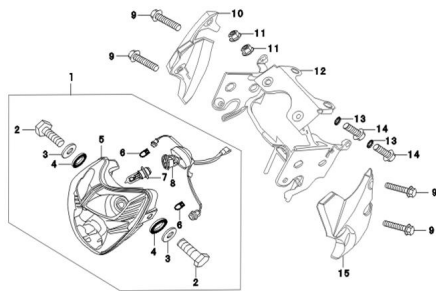

CONJUNTO OPTICA DELANTERA

Rating: Not Rated Yet

Price:

Variant price modifier:

Base price with tax:

Price with discount:

Salesprice with discount:

Sales price:

Sales price without tax:

Discount:

Tax amount:

[Ask a question about this product](#)

Description	Ref.	Título	Código
	1	CONJ. OPTICA D ELANTERA	74-28035
	9	TORNILLO M8x25	74-38007
	10		74-28057
	12	SOPORTE DE OPTICA	74-28046
	15		74-28056
	16		74-80250