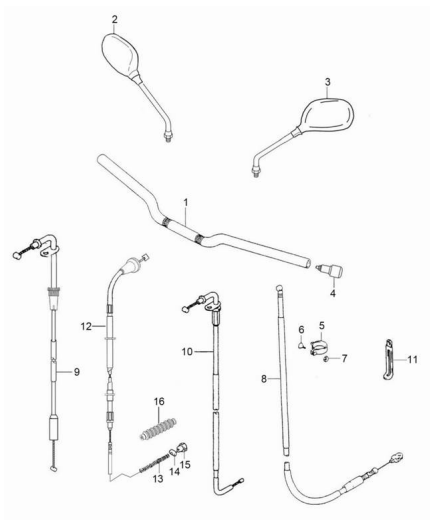

CONJUNTO MANUBRIO

Rating: Not Rated Yet

Price:

Variant price modifier:

Base price with tax:

Price with discount:

Salesprice with discount:

Sales price:

Sales price without tax:

Discount:

Tax amount:

[Ask a question about this product](#)

Description	Ref.	Título	Código
	1		
	2		
	3		

Ref.	Título	Código
	4	PUNTERA
	5	GUIA CABLE
	6	TORNILLO CABLE GUIA
	7	TUERCA CABLE GUIA
	8	
	9	
	10	CABLE DE FRENO
	11	
	12	
	13	RESORTE
	14	PERNO CABLE FRENO TRASERO
	15	TUERCA CABLE FRENO TRASERO
	16	