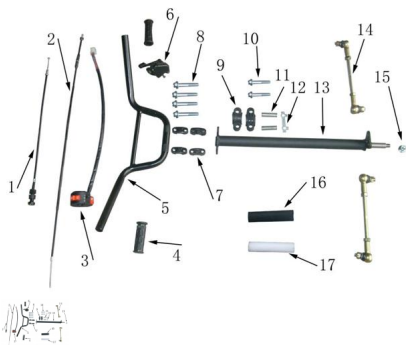

## CONJUNTO MANUBRIO, COMANDOS

Rating: Not Rated Yet

**Price:**

Variant price modifier:

Base price with tax:

Price with discount:

Salesprice with discount:

Sales price:

Sales price without tax:

Discount:

Tax amount:

[Ask a question about this product](#)

Description	Ref.	Título	Código
	1	CABLE DE CEBADOR	
	2	CABLE DE	
	3		
	4		
	5		

Ref.	Título	Código	
	6		
	7		
	8	TORNILLO	
	9		
	10	TORNILLO	
	11		
	12	PLACA DE TOPE	
	13	COLUMNA DE	
	14		
	15	TUERCA A	
	16	FUNDA ESPONJA	
	17	TUBO ESPONJA	