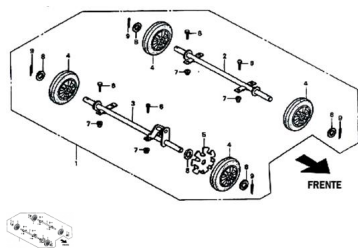

CONJUNTO KIT RUEDAS

Rating: Not Rated Yet

Price:

Variant price modifier:

Base price with tax:

Price with discount:

Salesprice with discount:

Sales price:

Sales price without tax:

Discount:

Tax amount:

[Ask a question about this product](#)

| Description | Ref. | Título | Código |
|-------------|------|-------------------|--------|
| | 1 | KIT DE RUEDAS | |
| | 2 | EJE AXIAL DERECHO | |
| | 3 | EJJE AXIAL | |
| | 4 | KIT DE RUEDAS | |
| | 5 | MORDAZA | |
| | 6 | PERNO M6 X 12 | |

| Ref. | Título | Código |
|------|---------------|--------|
| 7 | TUERCA M10 | |
| 8 | | |
| 9 | | |