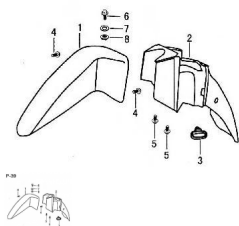

CONJUNTO GUARDABARRO DELANTERO

P-39

Rating: Not Rated Yet

Price:

Variant price modifier:

Base price with tax:

Price with discount:

Salesprice with discount:

Sales price:

Sales price without tax:

Discount:

Tax amount:

[Ask a question about this product](#)

Description

Ref.	Título	Código
1	PARTE DELANTERA, GUARDABARRO DELANTERO	51-8213A
2	PARTE TRASERA, GUARDABARRO DELANTERO	51-82131
3	GUIA TRANSMISION VELOCIMETRO	51-82102
4	TORNILLO M6X16	52-GB/T16674-14
5	TORNILLO M6X16	52-92201-1
6	TORNILLO M6X30	52-GB/T 16674-15
7	ARANDELA 6	52-GB/T 96.1-3
8	TUERCA M6	52-GB/T 6177.1