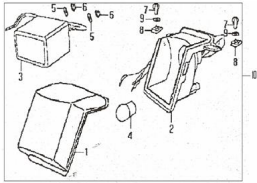

CONJUNTO FAROL TRASERO

Rating: Not Rated Yet

Price:

Variant price modifier:

Base price with tax:

Price with discount:

Salesprice with discount:

Sales price:

Sales price without tax:

Discount:

Tax amount:

[Ask a question about this product](#)

Description

Ref.	Título	Código
1	MICA DE FAROL TRASERA	18-33711
2	MONTAJE DE LA LUZ TRASERA	18-33720
3	LENTE DE LA LUZ TRASERA	18-33840
4	LAMPARA 12V-18W	18-GB15766.1
5	ARANDELA 6	18-GB/T96
6	TUERCA M6	18-GB/T6177.1
7	TORNILLO M8*35	18-GB/T5783
8	TUERCA M5	18-33751
9	ARANDELA 6	18-GB/T96
10	FAROL TRASERO COMPLETO ZTT 200	18-33711C