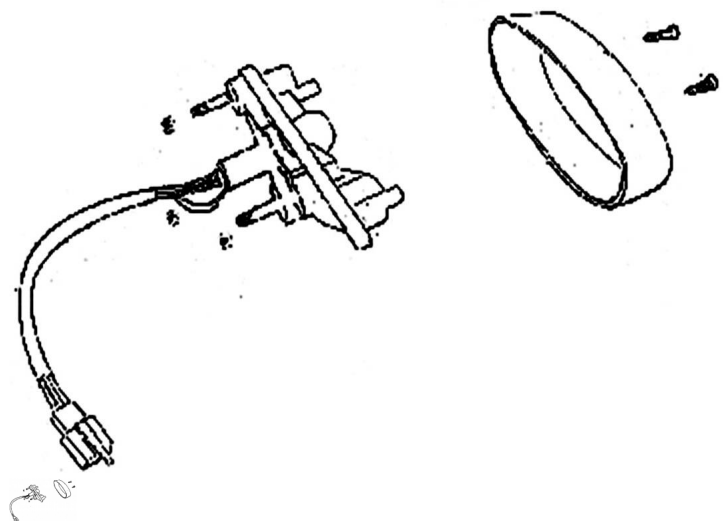

## CONJUNTO FAROL TRASERO

Rating: Not Rated Yet

**Price:**

Variant price modifier:

Base price with tax:

Price with discount:

Salesprice with discount:

Sales price:

Sales price without tax:

Discount:

Tax amount:

[Ask a question about this product](#)

Description	Ref.	Título	Código
	1		4-33720
	2	LUZ DE FRENO TRASERO	
	3	LENTE FAROL TRASERO	4-33711
	4	TORNILLO ST4 X 20	

ESTRUCTURA : CONJUNTO FAROL TRASERO

---

Ref.	Título	Código
6		4-900-1