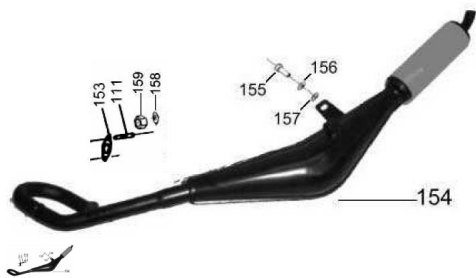

CONJUNTO ESCAPE

Rating: Not Rated Yet

Price:

Variant price modifier:

Base price with tax:

Price with discount:

Salesprice with discount:

Sales price:

Sales price without tax:

Discount:

Tax amount:

[Ask a question about this product](#)

Description

	Ref.	Título	Código
111		Espárrago sujeción caño escape	R270320915
153		Junta caño de escape	R230319020
154		C. Escape y silenciador	R110335000
155		Tornillo cabeza hexagonal M8 x 20	512008
156		Arandela grower ø8	200408
157		Arandela plana ø8	100408
158		Arandela grower ø6	200306
159		Tuerca hexagonal M6	600606