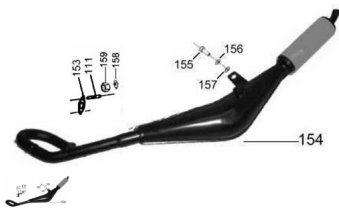

CONJUNTO ESCAPE

Rating: Not Rated Yet

Price:

Variant price modifier:

Base price with tax:

Price with discount:

Salesprice with discount:

Sales price:

Sales price without tax:

Discount:

Tax amount:

[Ask a question about this product](#)

Description

Ref.	Título	Código
111	Espárrago sujeción caño escape	R270320915
153	Junta caño de escape	R230319020
154	C. Escape y silenciador Crazy monomarcha	R110335010
155	Tornillo cabeza hexagonal M8 x 20	512008
156	Arandela grower ø8	200408
157	Arandela plana ø8	100408
158	Arandela grower ø6	200306
159	Tuerca hexagonal M6	600606