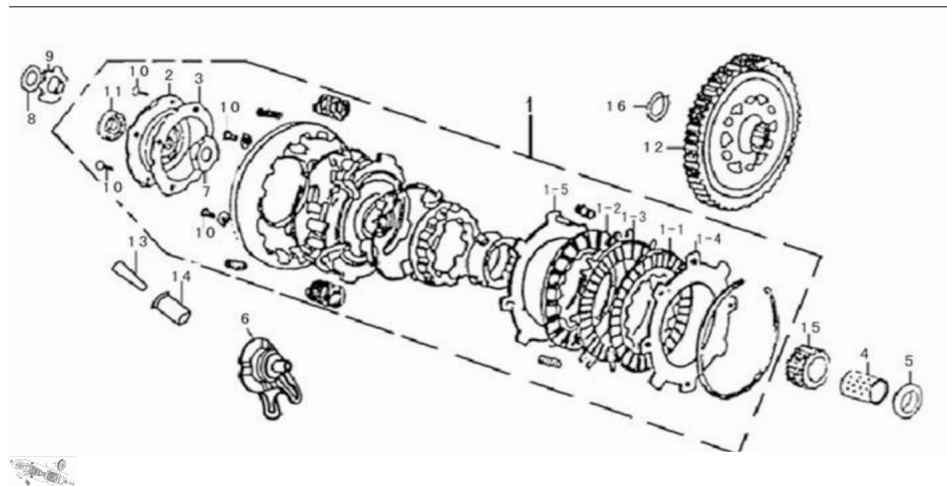

CONJUNTO EMBRAGUE

Rating: Not Rated Yet

Price:

Variant price modifier:

Base price with tax:

Price with discount:

Salesprice with discount:

Sales price:

Sales price without tax:

Discount:

Tax amount:

[Ask a question about this product](#)

Description	Ref.	Título	Código
	1-1	DISCO DE FRICCION (A)	
	1-2	DISCO DE FRICCION (B)	
	1-3	DISCO CONDUCTOR	1-80005
	1-4	DISCO INFERIOR	
	1-5	DISCO